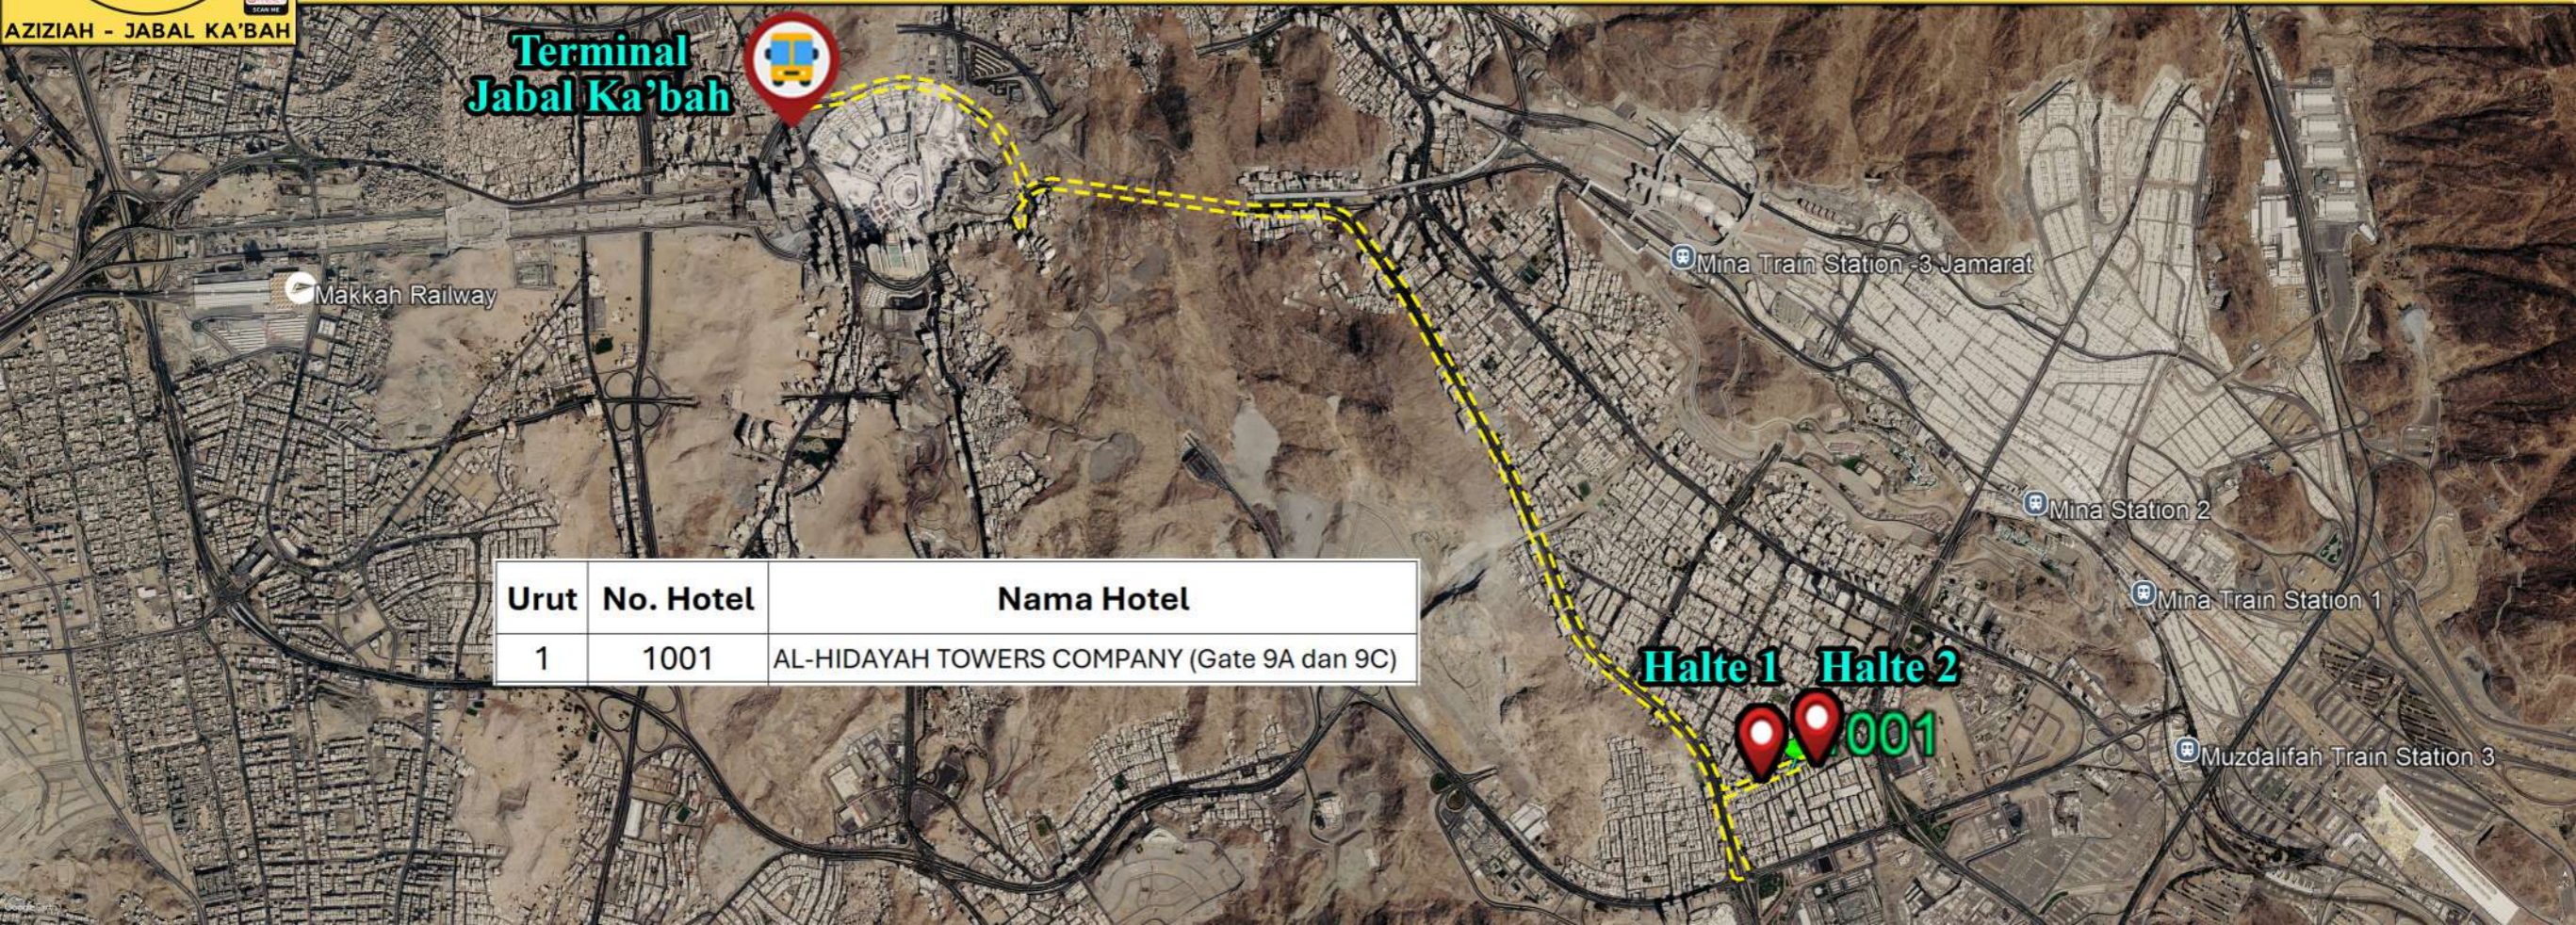

# JARWAL - JABAL KA'BAH

Urut	No. Hotel	Nama Hotel
1	601	BURJ AL WAHDA ALMUTAMAYIZ HOTEL
2	602	HUSSEIN BIAREY HOTEL
3	603	WEHDAH AL KHAIR HOTEL

602  
601  
603  
Halte

Terminal  
Jabal Ka'bah

# AZIZIAH - JABAL KA'BAH

Terminal  
Jabal Ka'bah

Makkah Railway

Mina Train Station -3 Jamarat

Mina Station 2

Mina Train Station 1

Muzdalifah Train Station 3

Urut	No. Hotel	Nama Hotel
1	1001	AL-HIDAYAH TOWERS COMPANY (Gate 9A dan 9C)