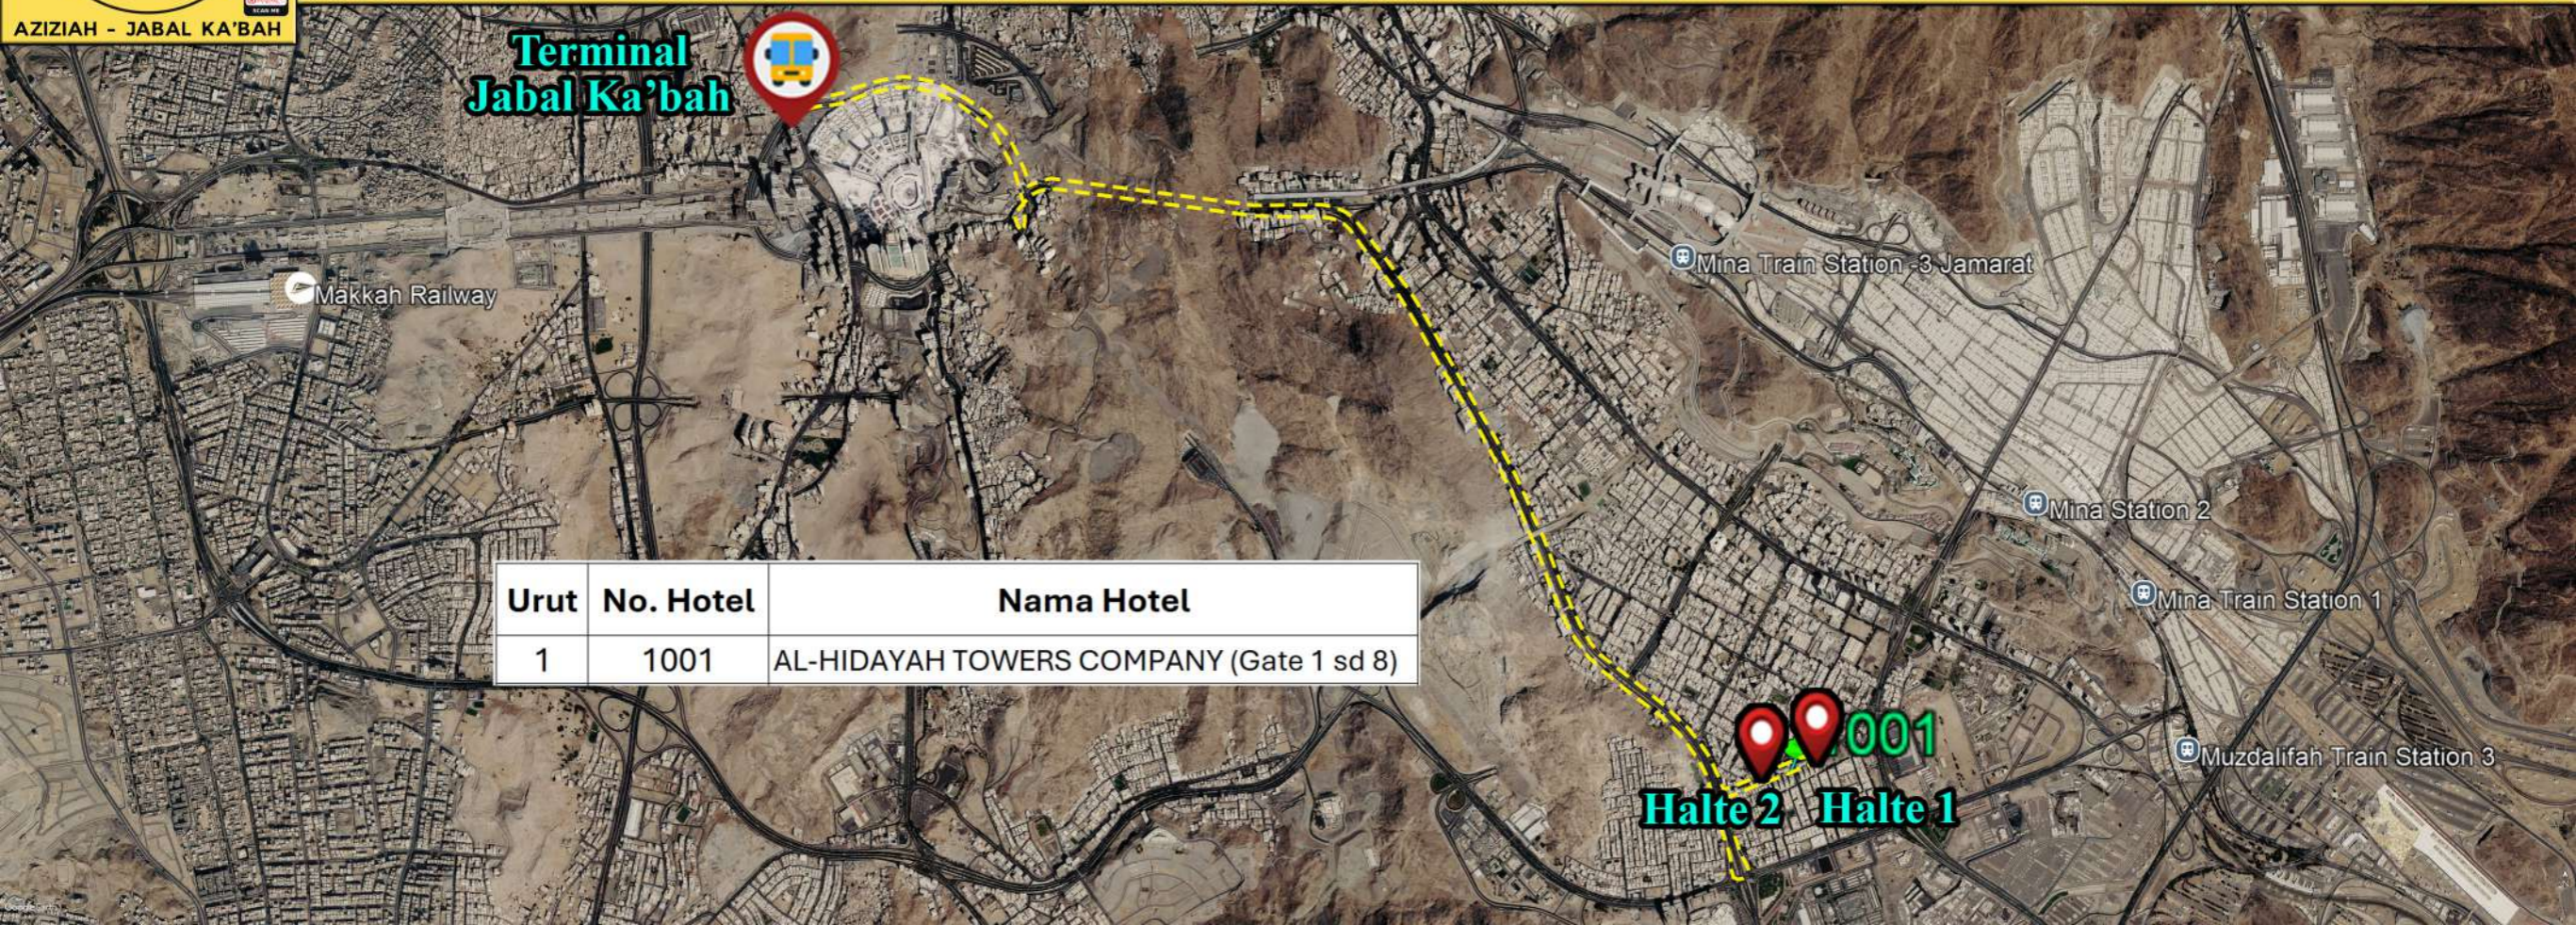

# AZIZIAH - JABAL KA'BAH

Terminal  
Jabal Ka'bah

Makkah Railway

Mina Train Station -3 Jamarat

Mina Station 2

Mina Train Station 1

Muzdalifah Train Station 3

Urut	No. Hotel	Nama Hotel
1	1001	AL-HIDAYAH TOWERS COMPANY (Gate 9A dan 9C)

Halte 1 Halte 2

1001

# AZIZIAH - JABAL KA'BAH

Urut	No. Hotel	Nama Hotel
1	1001	AL-HIDAYAH TOWERS COMPANY (Gate 1 sd 8)

001  
Halte 2 Halte 1